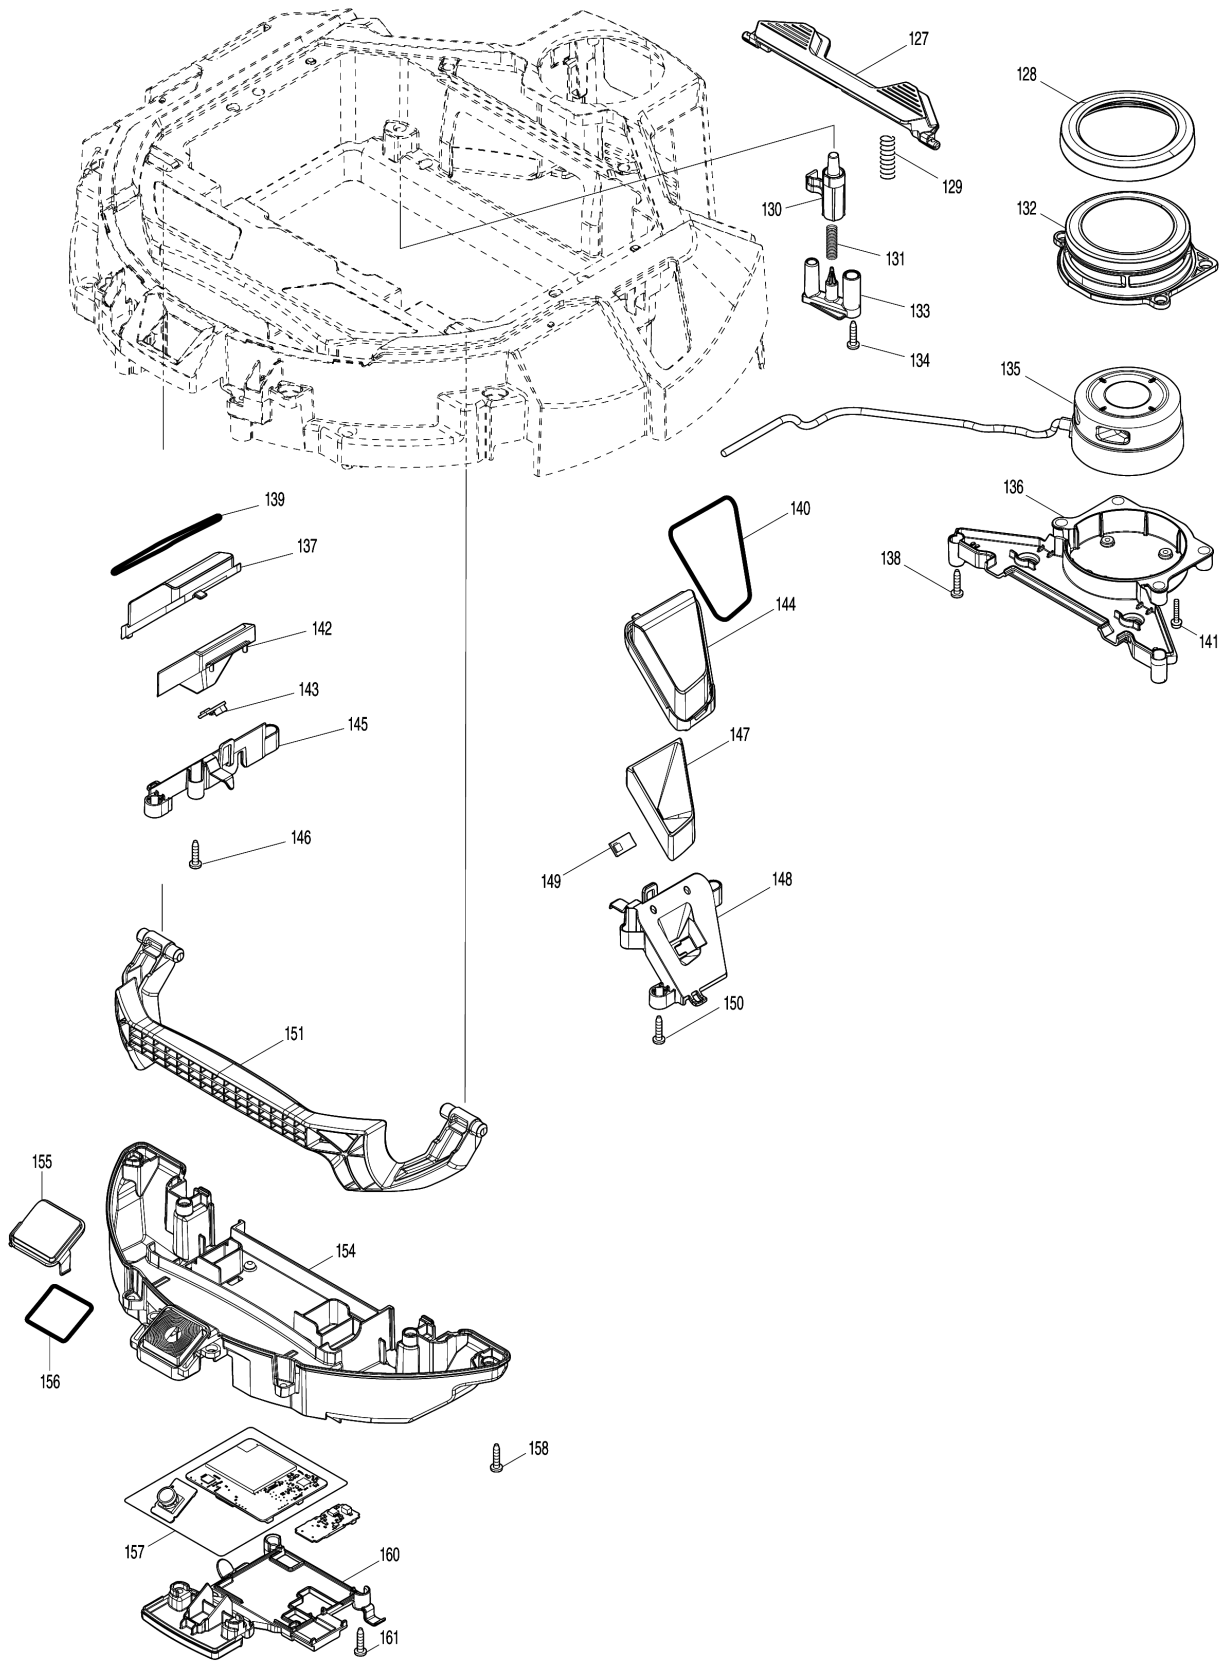

Model No.DRC300 ROBOTIC CLEANER