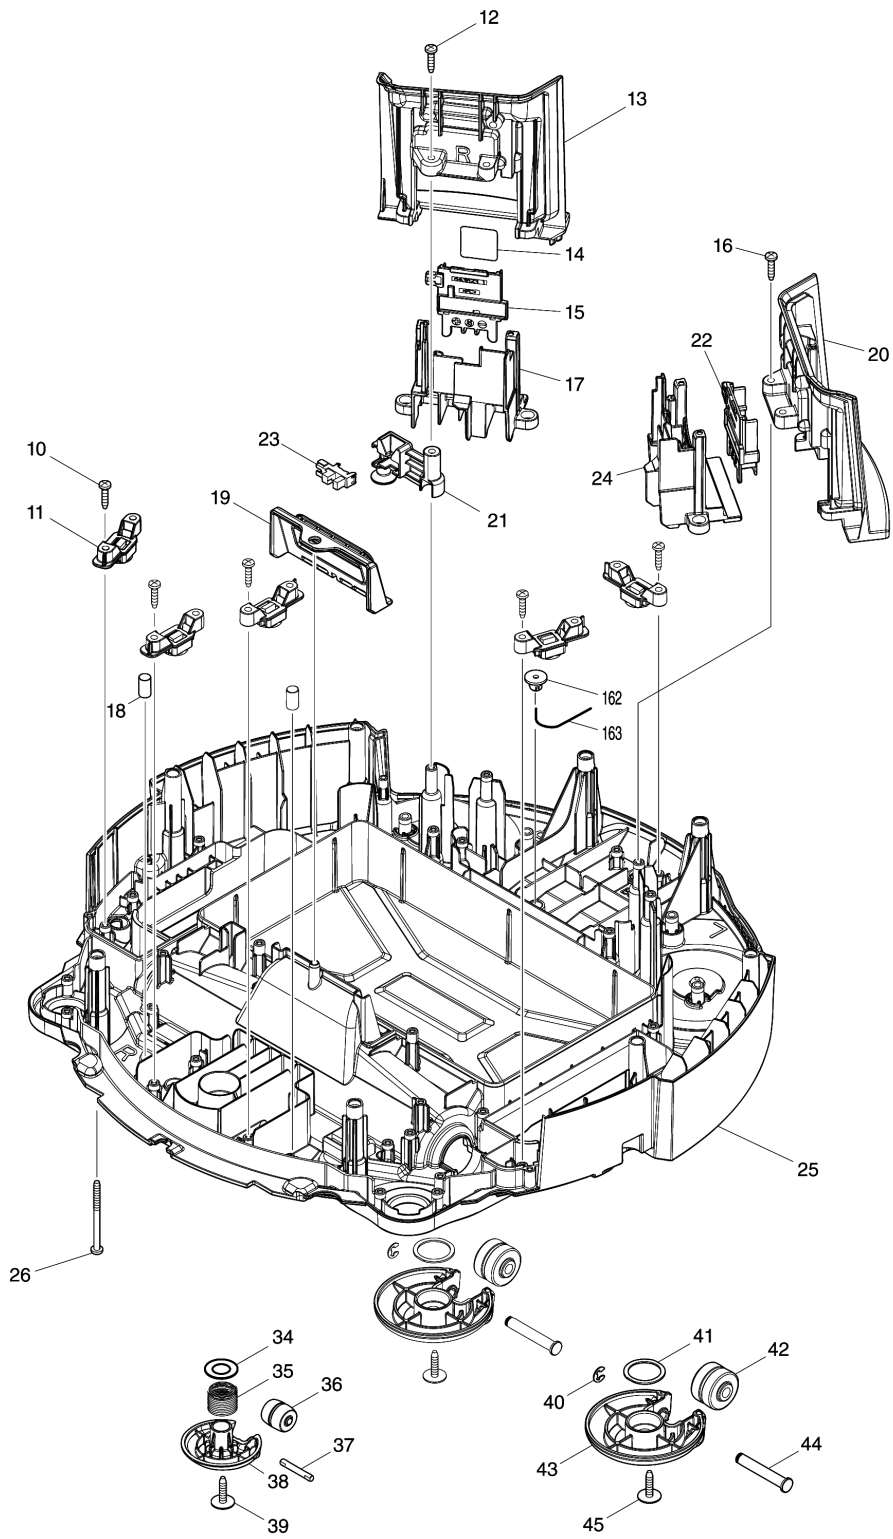

Model No.DRC300 ROBOTIC CLEANER