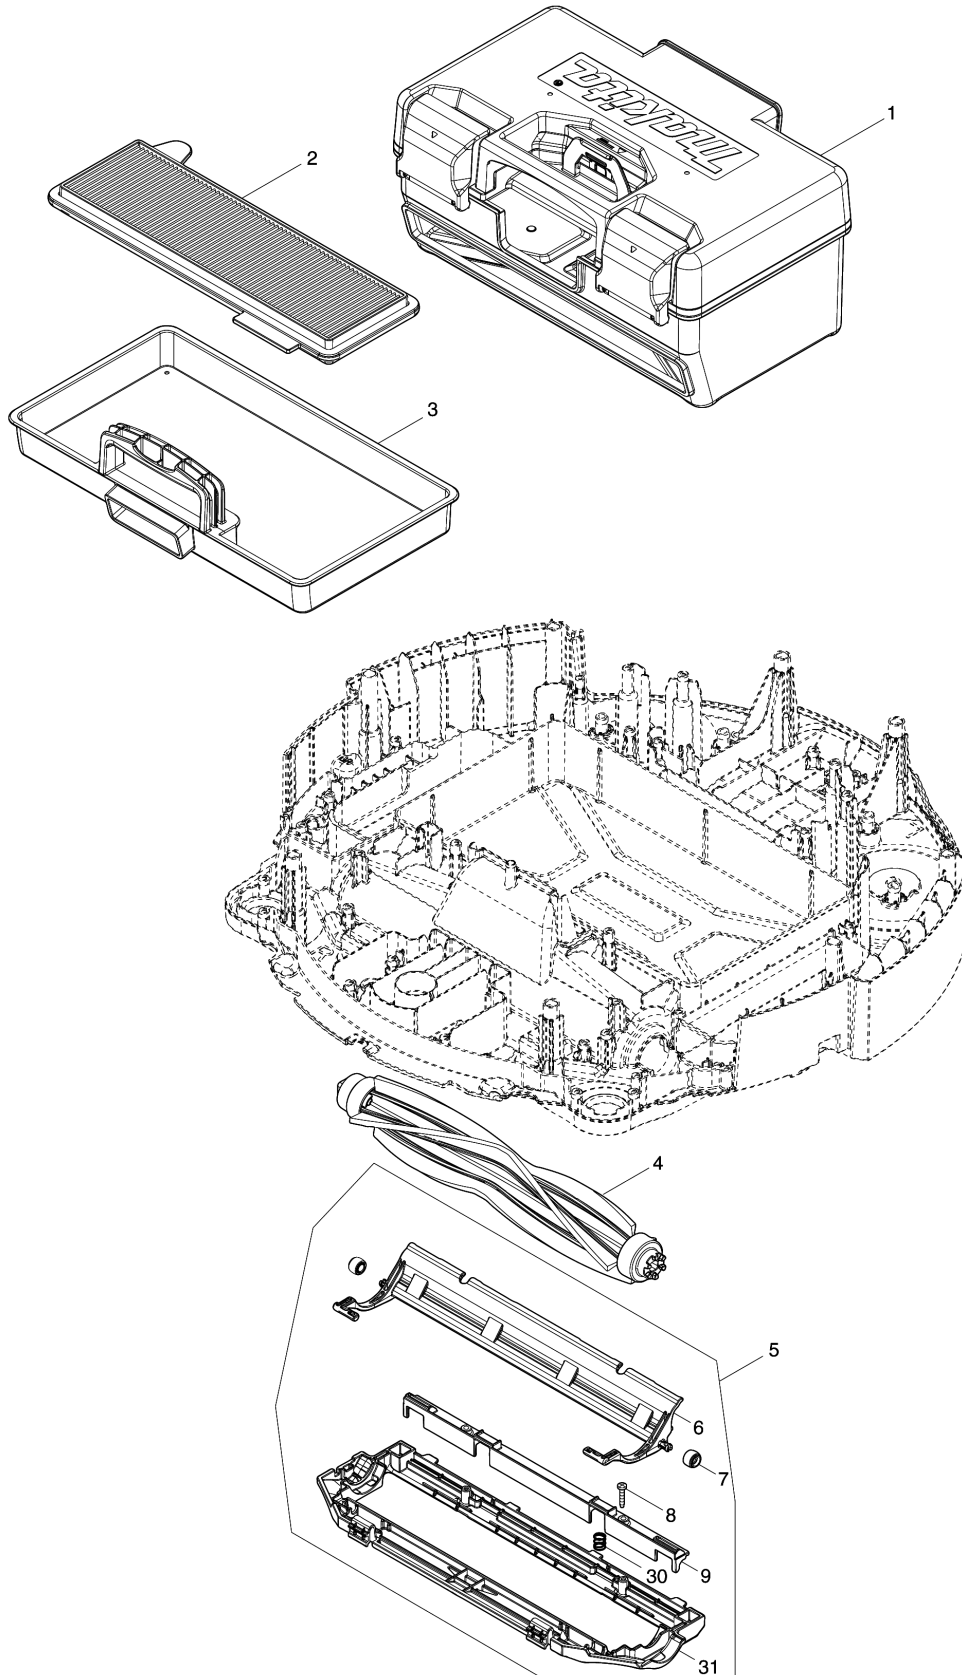

Model No.DRC300 ROBOTIC CLEANER