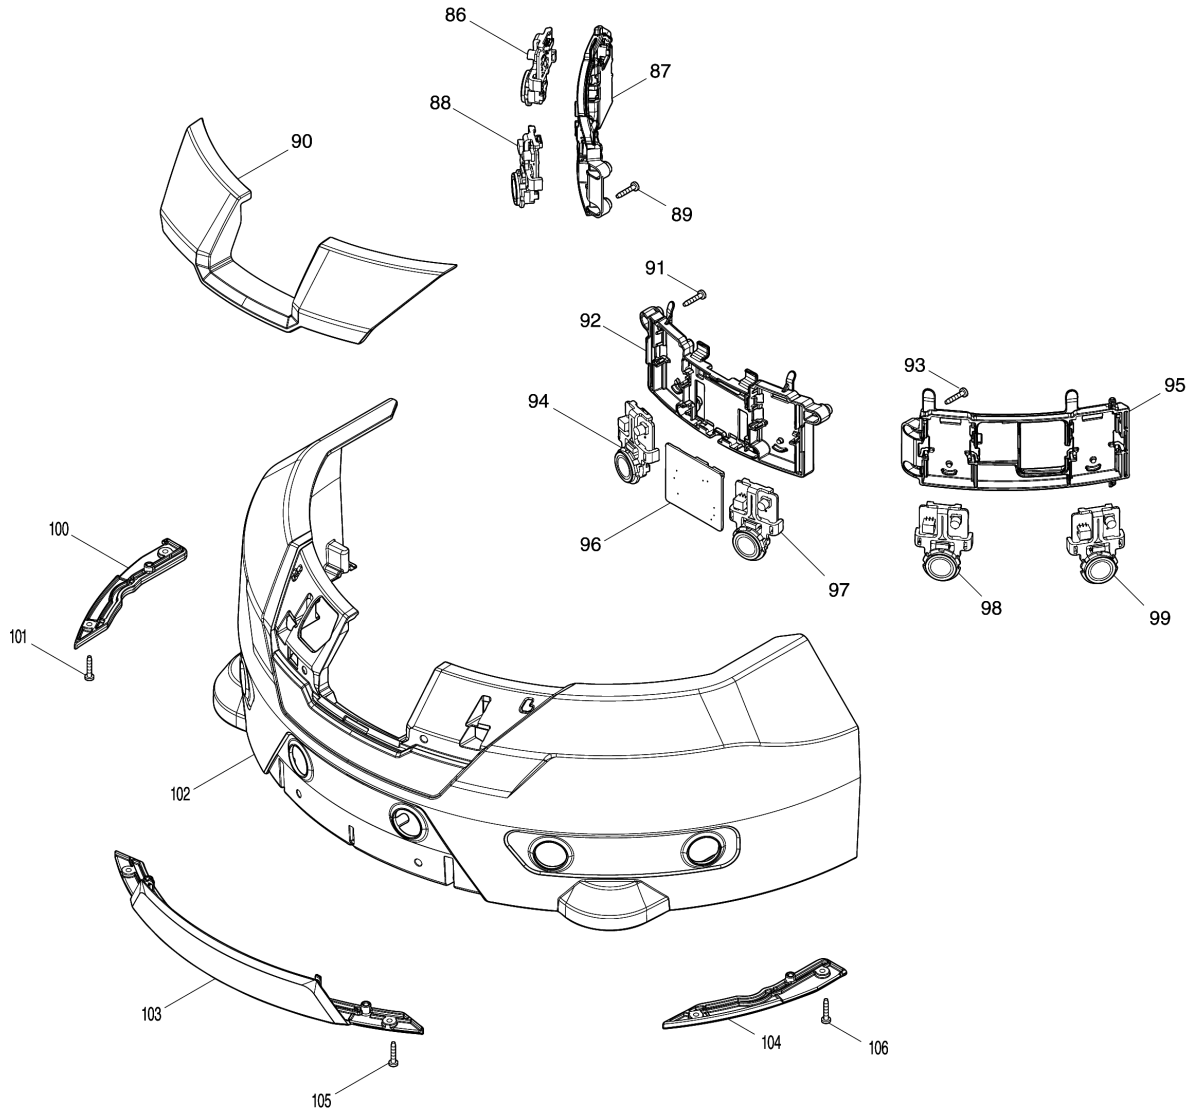

Model No.DRC300 ROBOTIC CLEANER