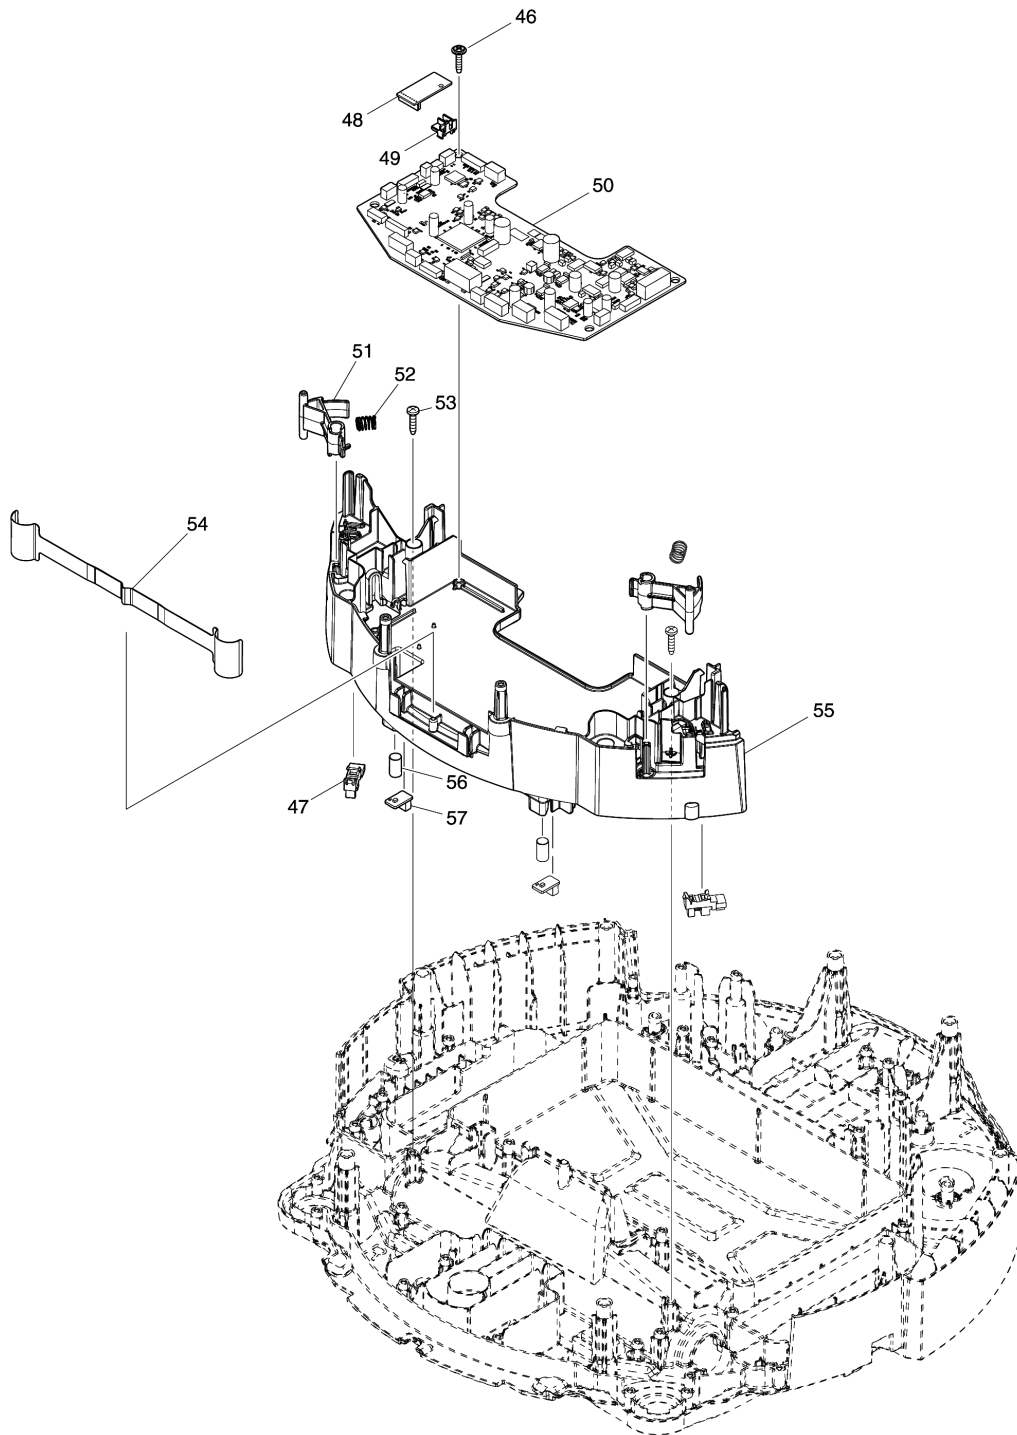

Model No.DRC300 ROBOTIC CLEANER