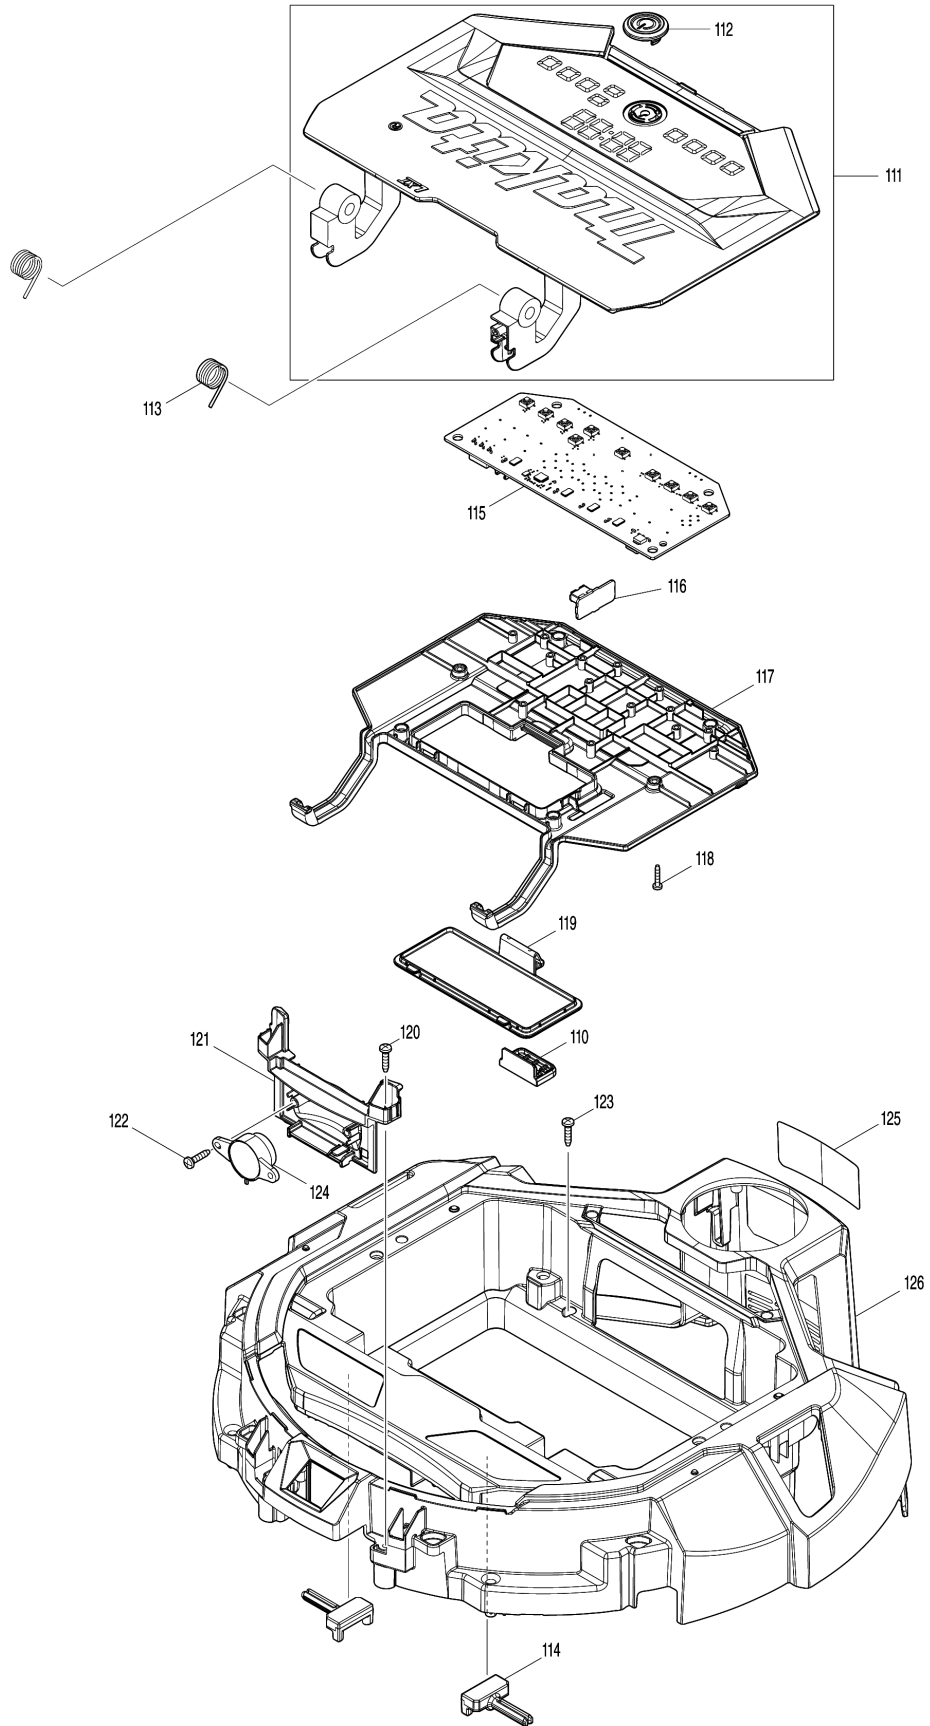

Model No.DRC300 ROBOTIC CLEANER